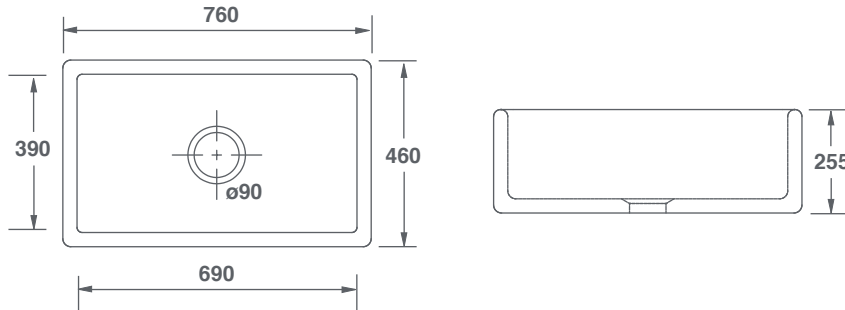

### FEATURES

Large single bowl sink. Unique patterned front. 3 hole overflow. Standard 3½" waste outlet to accommodate basket strainer or waste disposer. Lifetime warranty.

*All our sinks come in a choice of white or biscuit.*

Product	Code	Dimensions					
			W	D	H	Waste	Weight
Entwistle White	SOEN800WH	(mm)	760	460	255	90	57.5kg
		(in)	30	18	10	3½	
Entwistle Biscuit	SOEN800PN	(mm)	760	460	255	90	57.5kg
		(in)	30	18	10	3½	

Please note: All nominal dimensions in mm. Dimensions may vary by +/- 2% due to manufacturing process